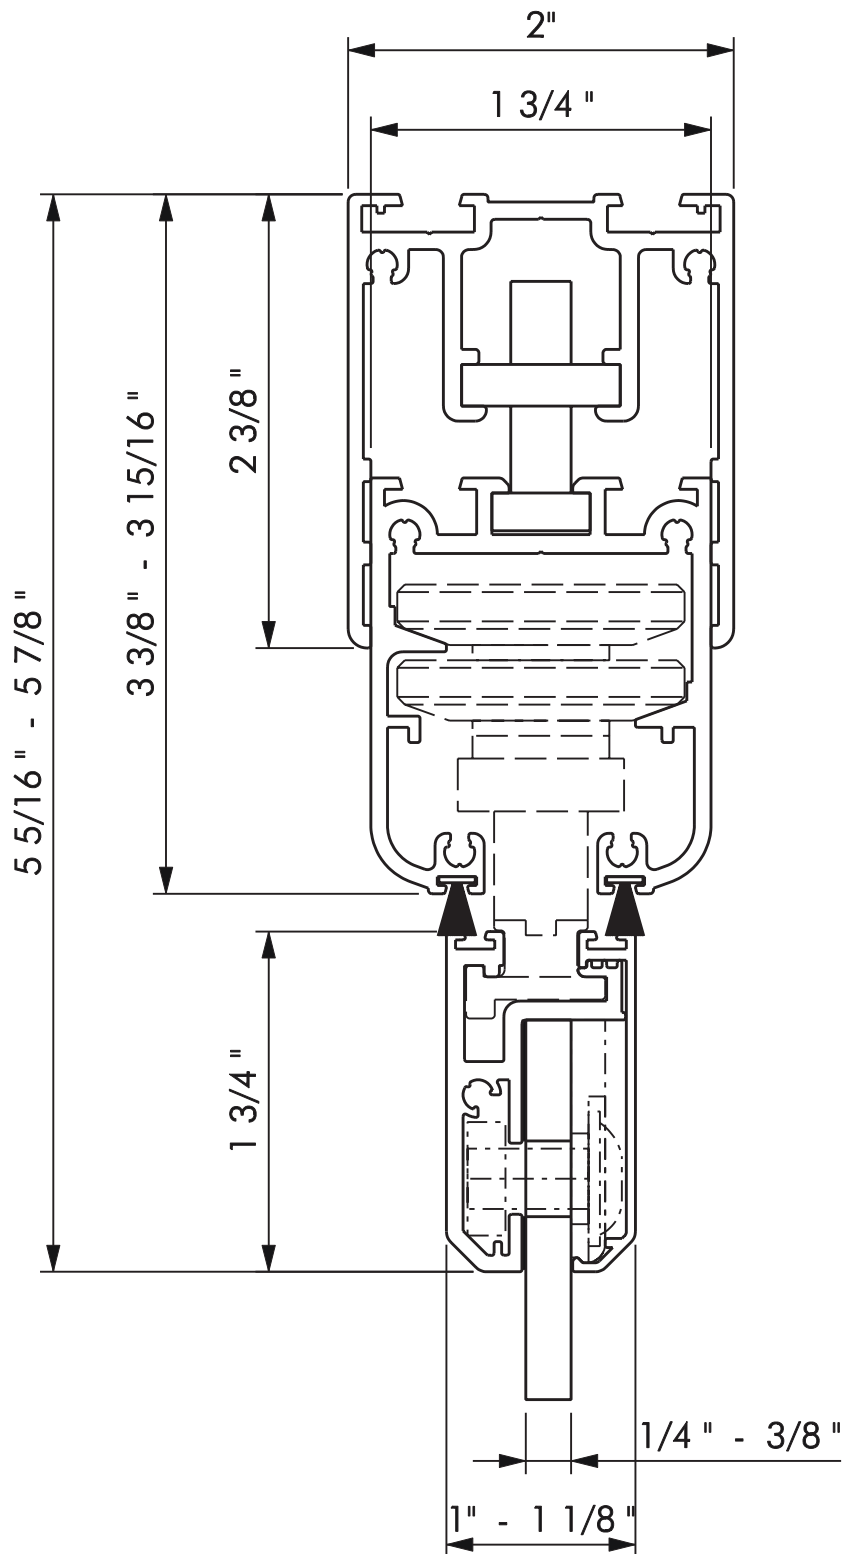

OUTSIDE

INSIDE

Description: **Vertical-Section,
 top track with height compensations profile**

System: **SF25**

Detail-No.: **SF25-002**